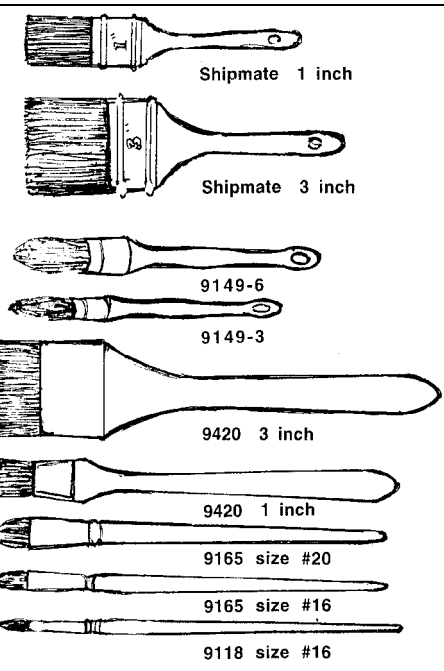

Brushes		
<u>White China bristle varnish brush</u>		
Shipmate	1 inch	4.75
Shipmate	1 ½ inch	6.25
Shipmate	2 inch	9.95
Shipmate	2 ½ inch	10.25
Shipmate	3 inch	13.95
Shipmate	4 inch	22.95
<u>Pointed, natural bristle sash brush</u>		
9149-1	¾ inch	4.75
9149-3	1 inch	5.95
9149-5	1 1/8 inch	8.50
9149-6	1 3/8 inch	9.75
<u>Straight slim, firm white bristle spalter</u>		
9420	1 inch	11.95
9420	2 inch	15.50
9420	3 inch	25.75
<u>Filbert synthetic sable artists brush</u>		
9165-10	Size 10	4.75
9165-12	Size 12	5.95
9165-16	Size 16	6.95
9165-20	Size 20	9.95
<u>Round synthetic sable artists brush</u>		
9118-10	Size 10	4.75
9118-12	Size 12	5.75
9118-16	Size 16	7.50
9118-20	Size 20	9.95